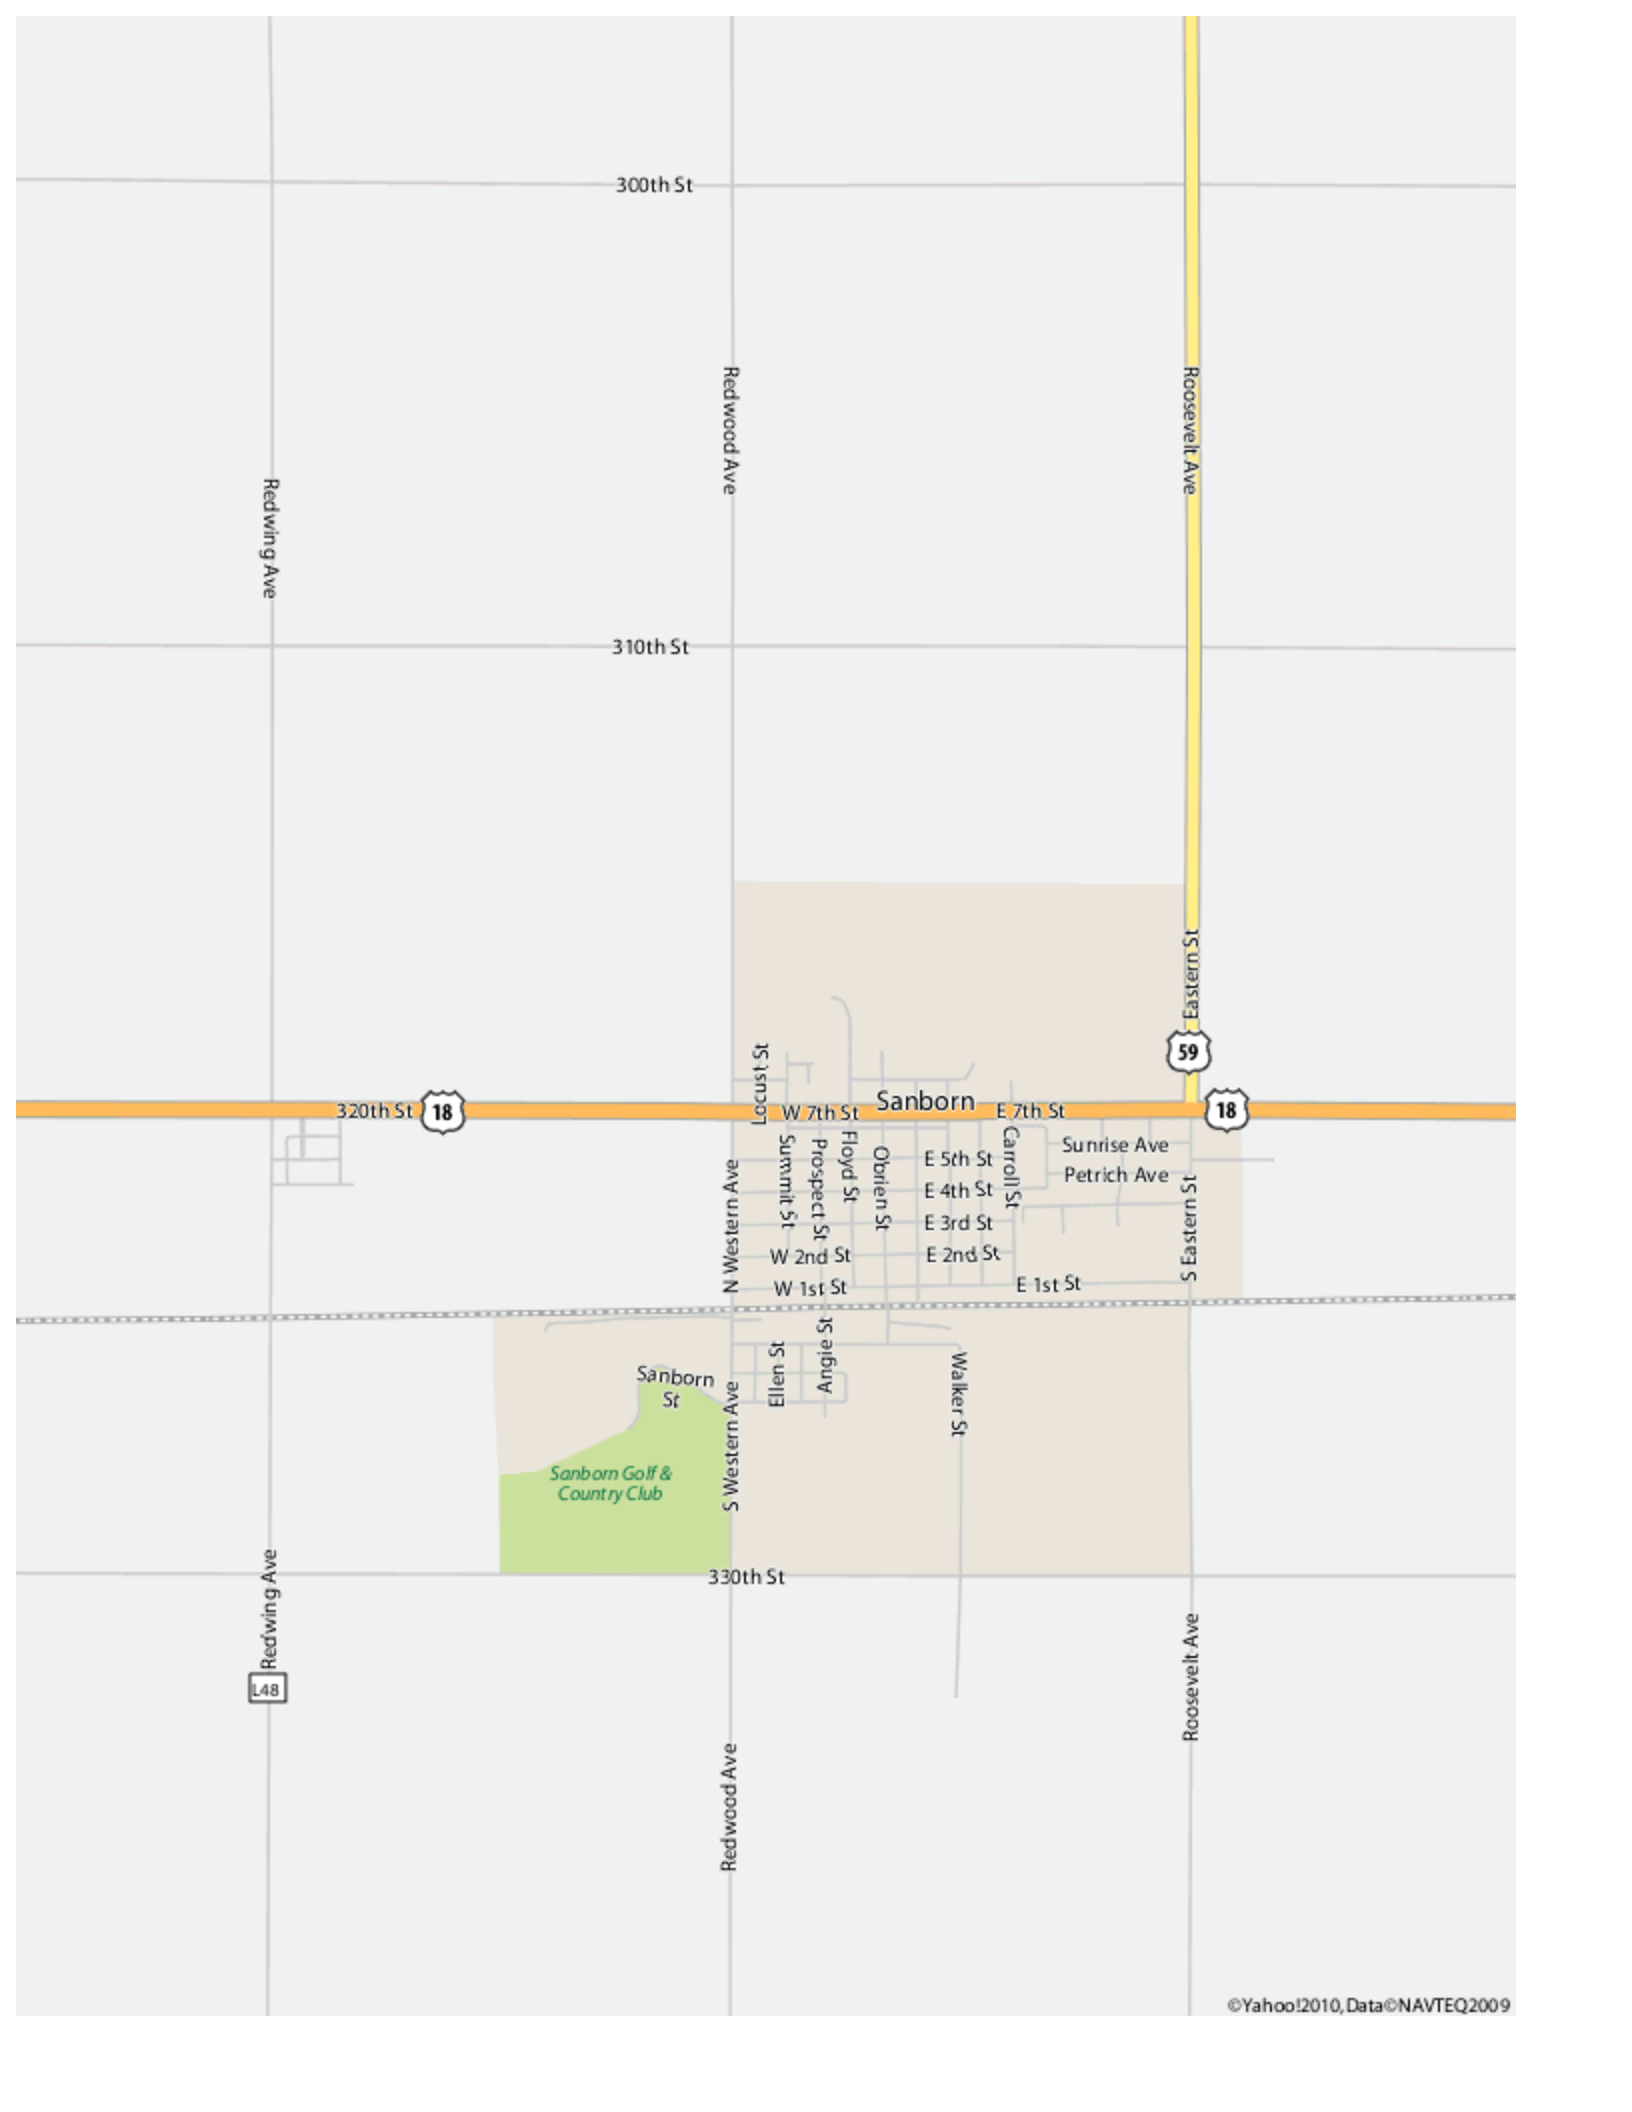

LARGE MAP (on the next page) of : Sanborn Iowa 51248 IA

300th St

310th St

320th St

Redwood Ave

Roosevelt Ave

Redwing Ave

S Eastern St

59

18

Locust St

W 7th St

Sanborn

E 7th St

Sunrise Ave

Petrich Ave

N Western Ave

Prospect St

Floyd St

Obrien St

E 5th St

E 4th St

E 3rd St

E 2nd St

Ellen St

Angie St

Walker St

330th St

Redwood Ave

Roosevelt Ave

Redwing Ave

L48